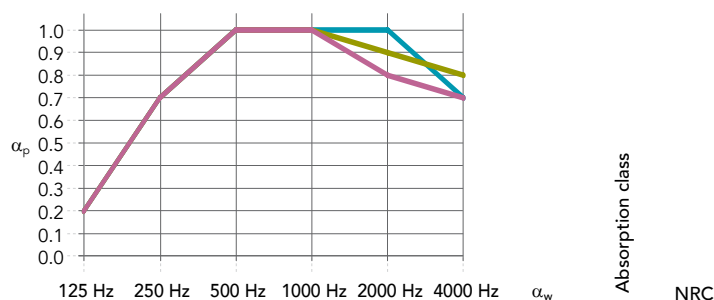

- System is straight-forward to install, thanks to the patented modular platform and clip-based attachment system.

- The complete system is pre-certified for all relevant performance declarations.

Product group	Product image	Component description	Length x Width x Height (mm)	Pcs per pack	Kg per pack
		Rockfon Lamella Sound Absorbing Panel Charcoal	600 x 600 x 40	8	18.6
LAM MID		Rockfon Lamella Horizontal Profile - Middle	2400 x 45 x 51.8	3	4.22
LAM TB		Rockfon Lamella Horizontal Profile - Top/Bottom	2400 x 45 x 51.6	2	2.92
LAM END		Rockfon Lamella Vertical End Profile - Left/Right	2474 x 44.7 x 9	2	1.12
LAM CON		Rockfon Lamella Vertical End Profile - End Connector Bracket	59.6 x 25 x 24.6	10	0.4
LAM BS		Rockfon Lamella Horizontal Profile - Bottom Spacer	35 x 30 x 15.3	10	0.1
LAM CON		Rockfon Lamella Mounting Clip	29.9 x 20.5 x 13.3	200	1.03
LAM 34		Rockfon Lamella Slat Light Oak 2474 34 30	2474 x 34 x 30	10	13.8
		Rockfon Lamella Slat Oak 2474 34 30		10	13.8
		Rockfon Lamella Slat Smoked Oak 2474 34 30		10	13.8
LAM 39		Rockfon Lamella Slat Smoked Oak 2474 39 21	2474 x 39 x 21	10	11.2
		Rockfon Lamella Slat Light Oak 2474 39 21		10	11.2
		Rockfon Lamella Slat Oak 2474 39 21		10	11.2
LAM 44		Rockfon Lamella Slat Light Oak 2474 44 12	2474 x 44 x 12	10	6
		Rockfon Lamella Slat Oak 2474 44 12		10	6
		Rockfon Lamella Slat Smoked Oak 2474 44 12		10	6
LAM GR		Rockfon Lamella Guiding Ruler	458 x 40 x 40	1	0.34
LAM CON		Rockfon Lamella Horizontal Profile - Middle Connector Bracket	66 x 24.95 x 2	10	0.4

Performance

Sound absorption

α_w : up to 0.90 (Class A)
(Complete system tested)

	125 Hz	250 Hz	500 Hz	1000 Hz	2000 Hz	4000 Hz	α_w	Absorption class	NRC
Rockfon Lamella 34x30 mm + absorbant 40 mm	0.20	0.70	1.00	1.00	1.00	0.70	0.90	A	-
Rockfon Lamella 39x21 mm + absorbant 40 mm	0.20	0.70	1.00	1.00	0.90	0.80	0.90	A	-
Rockfon Lamella 44x12 mm + absorbant 40 mm	0.20	0.70	1.00	1.00	0.80	0.70	0.85	B	-