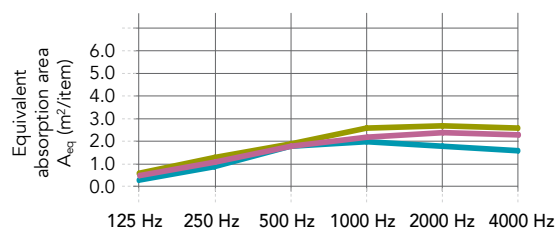

* For full environmental impact disclosure, see our product EPDs available on rockfon.link/uk-epd. Due to differences in calculation methods and scenario assumptions, environmental impact values are generally not directly comparable between manufacturers.

Performance

Sound absorption
 A_{eq} (m²/item)

* Distance between items greater or equal to 2000mm. Further acoustic data available; contact your local Rockfon technical support.

	125 Hz	250 Hz	500 Hz	1000 Hz	2000 Hz	4000 Hz
Square 1160 single item* (suspension height: 15mm)	0.3	0.9	1.8	2.0	1.8	1.6
Square 1160 single item* (suspension height: 500mm)	0.6	1.3	1.9	2.6	2.7	2.6
Square 1160 layout of 6 items, 300mm distance (suspension height 500mm)	0.5	1.1	1.8	2.2	2.4	2.3