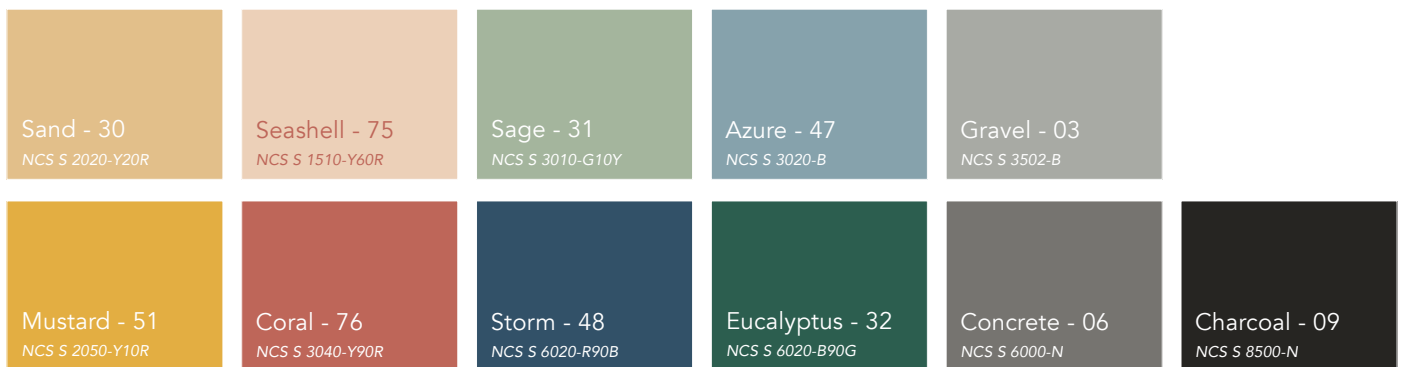

Rockfon Eclipse® Colour

Rockfon Eclipse® Colour

- Innovative and aesthetically pleasing frameless acoustic island comes in a smooth coloured, matt surface
- Rockfon Eclipse Colour is available in two formats (circle and square) and 11 exclusive colours from the Rockfon Color-All range to inspire and enhance your interior design scheme
- Subtle yet playful colours made to mix and match either within the same room or in different areas of a building
- Quick and easy to install, Rockfon Eclipse Colour can be fixed directly to the soffit or where a traditional suspended ceiling cannot be installed
- Perfect for thermal mass installations with rear surface providing excellent heat and light reflection

Product Description

- Stone wool island
- Visible side: Smooth coloured, matt fleece
- Rear side: white backing fleece
- Painted edges

Application Areas

- Retail
- Education
- Office
- Leisure

| Edges | Shapes | Module size (mm) | Weight (kg/unit) | MS / MS Easy Access (mm) | Recommended installation System | Recycled Content |  Full Scope - V 4.0 | A1-A3 Production stage impact (kg CO ₂ eq/m ²)* | A1-C4 Full life cycle impact (kg CO ₂ eq/m ²)* |
|-------|--------|------------------|------------------|--------------------------|---------------------------------|------------------|--|--|---|
| A | Circle | 1160 x 1160 x 40 | 7 | 15 / 150 | Rockfon® System Eclipse Island | 38% | Silver | 6.31 | 8.21 |
| | Square | | 9 | 15 / 150 | Rockfon® System Eclipse Island | | | | |

Colours

NCS codes are closest colour match. The actual colour of the islands may deviate slightly from printed colours due to the texture of the surface and the underlying colour of stone wool.

Performance