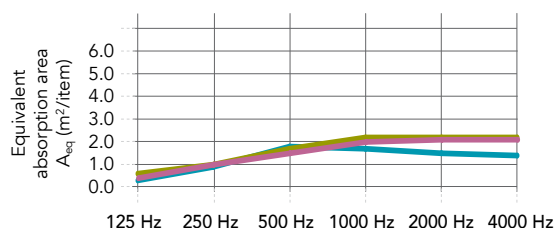

MS = Minimum Suspension

* For full environmental impact disclosure, see our product EPDs available on rockfon.link/uk-epd. Due to differences in calculation methods and scenario assumptions, environmental impact values are generally not directly comparable between manufacturers.

Colours

NCS codes are closest colour match. The actual colour of the islands may deviate slightly from printed colours due to the texture of the surface and the underlying colour of stone wool.

Performance

Sound absorption A_{eq} (m²/item)

* Distance between items greater or equal to 2000mm. Further acoustic data available; contact your local Rockfon technical support.

| | 125 Hz | 250 Hz | 500 Hz | 1000 Hz | 2000 Hz | 4000 Hz |
|--|--------|--------|--------|---------|---------|---------|
| Circle 1160 single item* (suspension height: 45 mm) | 0.3 | 0.9 | 1.8 | 1.7 | 1.5 | 1.4 |
| Circle 1160 single item* (suspension height: 500 mm) | 0.6 | 1.0 | 1.7 | 2.2 | 2.2 | 2.2 |
| Circle 1160 array of 2x4 items, 300mm distance (suspension height 500mm) | 0.4 | 1.0 | 1.5 | 2.0 | 2.1 | 2.1 |