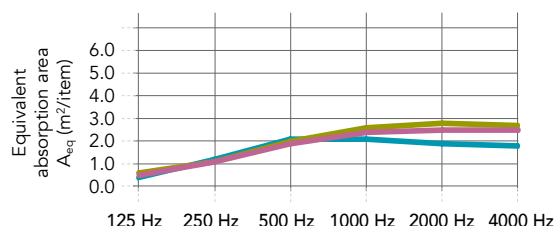

MS = Minimum Suspension

* For full environmental impact disclosure, see our product EPDs available on rockfon.link/uk-epd. Due to differences in calculation methods and scenario assumptions, environmental impact values are generally not directly comparable between manufacturers.

Colours

NCS codes are closest colour match. The actual colour of the islands may deviate slightly from printed colours due to the texture of the surface and the underlying colour of stone wool.

Performance

Sound absorption A_{eq} (m²/item)

* Distance between items greater or equal to 2000mm. Further acoustic data available; contact your local Rockfon technical support.

| | 125 Hz | 250 Hz | 500 Hz | 1000 Hz | 2000 Hz | 4000 Hz |
|--|--------|--------|--------|---------|---------|---------|
| Circle 1160 single item* (suspension height: 45 mm) | 0.3 | 0.9 | 1.8 | 1.7 | 1.5 | 1.4 |
| Circle 1160 single item* (suspension height: 500 mm) | 0.6 | 1.0 | 1.7 | 2.2 | 2.2 | 2.2 |
| Circle 1160 array of 2x4 items, 300mm distance (suspension height 500mm) | 0.4 | 1.0 | 1.5 | 2.0 | 2.1 | 2.1 |