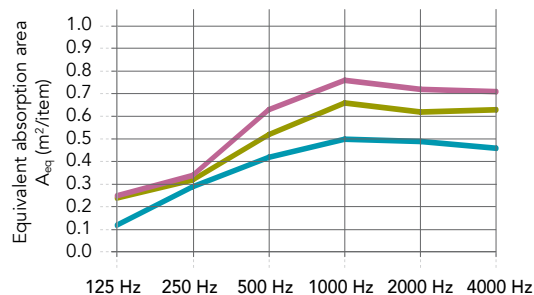

Performance

Sound absorption

A_{eq} (m²/item)

*) Values obtained on the basis of theoretical analysis.
More data available on A_{eq} and α_w values. For more information, contact your local sales support

Rectangular 1200x300x50 mm: single baffle (1 baffle/m ² ; row distance: 83 cm)	0.18	0.34	0.44	0.57	0.56	0.51
Rectangular 1200x600x50 mm: single baffle (1 baffle/m ² ; row distance: 83 cm)	0.26	0.36	0.71	0.80	0.76	0.73
Rectangular 1800x300x50 mm: single baffle (0.7 baffle/m ² ; row distance: 83 cm)*	0.27	0.51	0.66	0.86	0.84	0.77
Rectangular 1800x600x50 mm: single baffle (0.7 baffle/m ² ; row distance: 83 cm)*	0.39	0.54	1.07	1.20	1.14	1.09