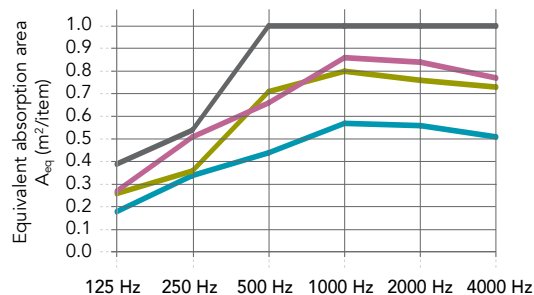

Application Areas

- Education
- Retail
- Healthcare
- Industry
- Office
- Leisure

Edges	Shapes	Module size (mm)	Weight (kg/unit)	Recommended installation System	Recycled Content	 Full Scope - V 4.0	A1-A3 Production stage impact (kg CO ₂ eq/m ²)*	A1-C4 Full life cycle impact (kg CO ₂ eq/m ²)*
 A	Rectangle 	1200 x 300 x 50	2.2	Rockfon® System Contour Baffle	38%	Silver	6.08	7.97
		1800 x 300 x 50	3.3	Rockfon® System Contour Baffle				
		1200 x 600 x 50	4.4	Rockfon® System Contour Baffle				
		1800 x 600 x 50	6.5	Rockfon® System Contour Baffle				
	Wave 	1200 x 150-300 x 50	1.7	Rockfon® System Contour Baffle				
		1200 x 300-450 x 50	2.7	Rockfon® System Contour Baffle				
		1200 x 450-600 x 50	3.8	Rockfon® System Contour Baffle				

Contact us for special sizes, lead times and minimum quantities.

**Rockfon Contour should not be installed in areas subject to direct wind load e.g. from fans or constant drafts

* For full environmental impact disclosure, see our product EPDs available on rockfon.link/uk-epd. Due to differences in calculation methods and scenario assumptions, environmental impact values are generally not directly comparable between manufacturers.

Performance

Sound absorption

A_{eq} (m²/item)

*) Values obtained on the basis of theoretical analysis.
More data available on A_{eq} and α_w values. For more information, contact your local sales support