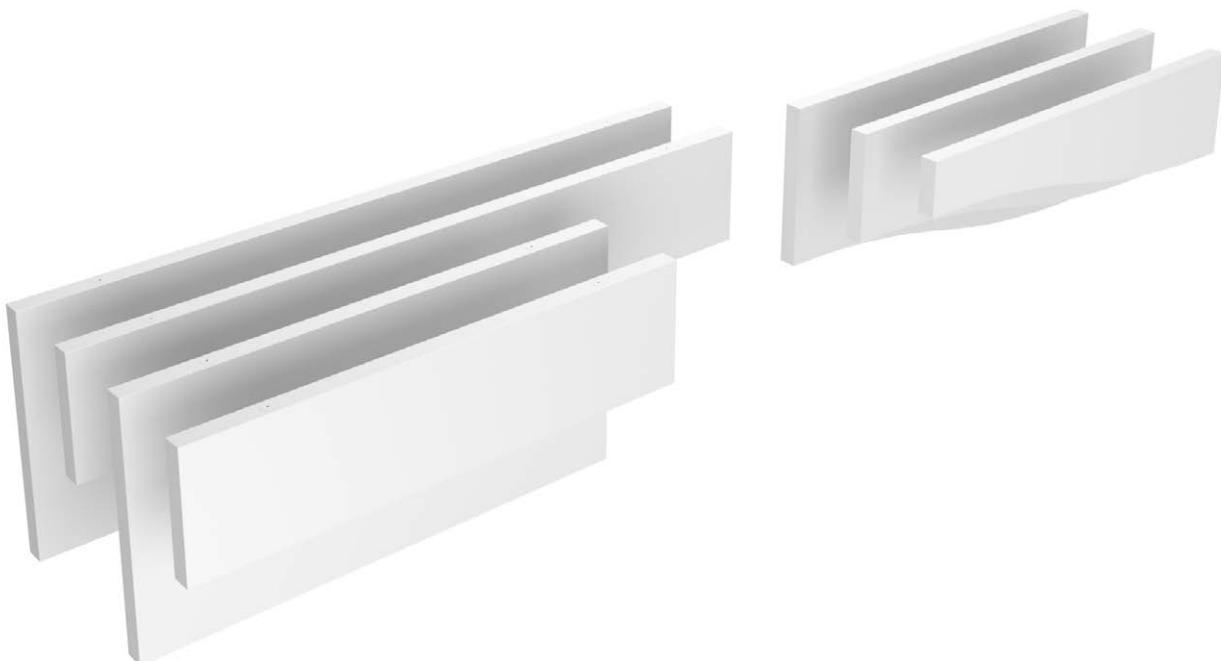

Product Description

- Stone wool baffle
- Surface: smooth, matt white fleece
- Edge: matt white structured paint
- 4 rectangular shapes and 3 modular wave shapes
- Suspension points integrated in the baffle

Application Areas

- Education
- Retail
- Healthcare
- Industry
- Office
- Leisure

Edges	Shapes	Module size (mm)	Weight (kg/unit)	Recommended installation System	Recycled Content	 Full Scope - V 4.0	A1-A3 Production stage impact (kg CO₂ eq/m²)*	A1-C4 Full life cycle impact (kg CO₂ eq/m²)*
 A	Rectangle 	1200 x 300 x 50	2.2	Rockfon® System Contour Baffle	38%	Silver	6.08	7.97
		1800 x 300 x 50	3.3	Rockfon® System Contour Baffle				
		1200 x 600 x 50	4.4	Rockfon® System Contour Baffle				
		1800 x 600 x 50	6.5	Rockfon® System Contour Baffle				
	Wave 	1200 x 150-300 x 50	1.7	Rockfon® System Contour Baffle				
		1200 x 300-450 x 50	2.7	Rockfon® System Contour Baffle				
		1200 x 450-600 x 50	3.8	Rockfon® System Contour Baffle				

Contact us for special sizes, lead times and minimum quantities.

**Rockfon Contour should not be installed in areas subject to direct wind load e.g. from fans or constant drafts

* For full environmental impact disclosure, see our product EPDs available on rockfon.link/uk-epd. Due to differences in calculation methods and scenario assumptions, environmental impact values are generally not directly comparable between manufacturers.