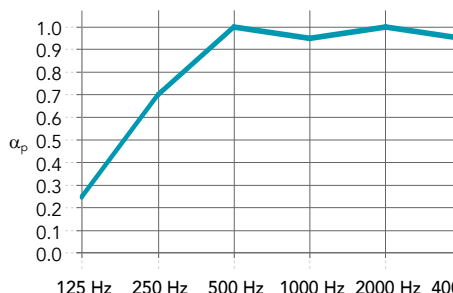

Product thickness (mm) /
Total installation depth
(mm)

50 / 50	0.25	0.70	1.00	0.95	1.00	0.95	0.95	A	0.95

Reaction to fire

B-s1,d0
In accordance with EN 13501-1

Cleaning

- Frame: Vacuum, damp cloth, and low pressure foam cleaning
- Canvas: Vacuum, damp cloth, and washing in normal machine wash cycle up to 40 degrees

Hygiene

Stone wool provides no sustenance to microorganisms

Impact Resistance

Rockfon Canva Wall panel has been tested for impact resistance in accordance with EN 13964-Annex D and fulfills the Impact Resistance requirements for class 2A

Recyclability

Fully recyclable stone wool

Indoor environment

Rockfon Canva has a low release of VOCs. Rockfon Canva Wall panel has been awarded the Finnish M1 emission classification for building materials and the Danish Indoor Climate Label for low emission products.

Material Health

All materials used in Rockfon products are screened against the list of substances restricted under REACH or recognized as Substances of Very High Concern (SVHC) on an ongoing basis. Rockfon stone wool fibres comply with the safe fibre EU regulation and hold an EUCEB certification.

Frame colours