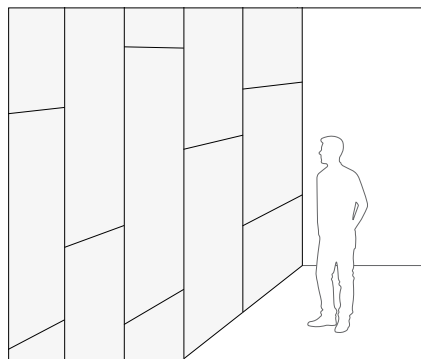

## Application Areas

- Education
- Healthcare
- Leisure
- Office
- Retail

Module size (Width x Height x Depth) (mm)	Weight (kg/unit)
900 x 1800 x 50	9.5
1200 x 1800 x 50	12.0
1200 x 2100 x 50	14.0
1200 x 2400 x 50	15.5
1200 x 900 x 50	7.0
900 x 600 x 50	4.0

Frame depth is always 50 mm. Possibility to customize panel sizes on demand.  
 Minimum size (WxH/HxW): 150x500 mm or 500x500 mm  
 Maximum size (WxH/HxW) 13000 x 3000 mm

A fully assembled Rockfon Canva Wall panel has a +/- tolerance of 1 mm in width and height.  
 For Rockfon Canva Wall panel - oversize panel, which is delivered as components, the tolerance is 1.5 mm for every 2.4 m in width and height.

### Single frame

A plug-and-play single frame artwork.

Sizes from (WxH/HxW):  
 150x500 or 500x500 – 4000x2000 mm

### Custom puzzle solution

A customised wall design with multiple Rockfon Canva Wall panels in different sizes, connected like a puzzle.

Sizes from (WxH/HxW):  
 150x500 or 500x500 – 4000x2000 mm