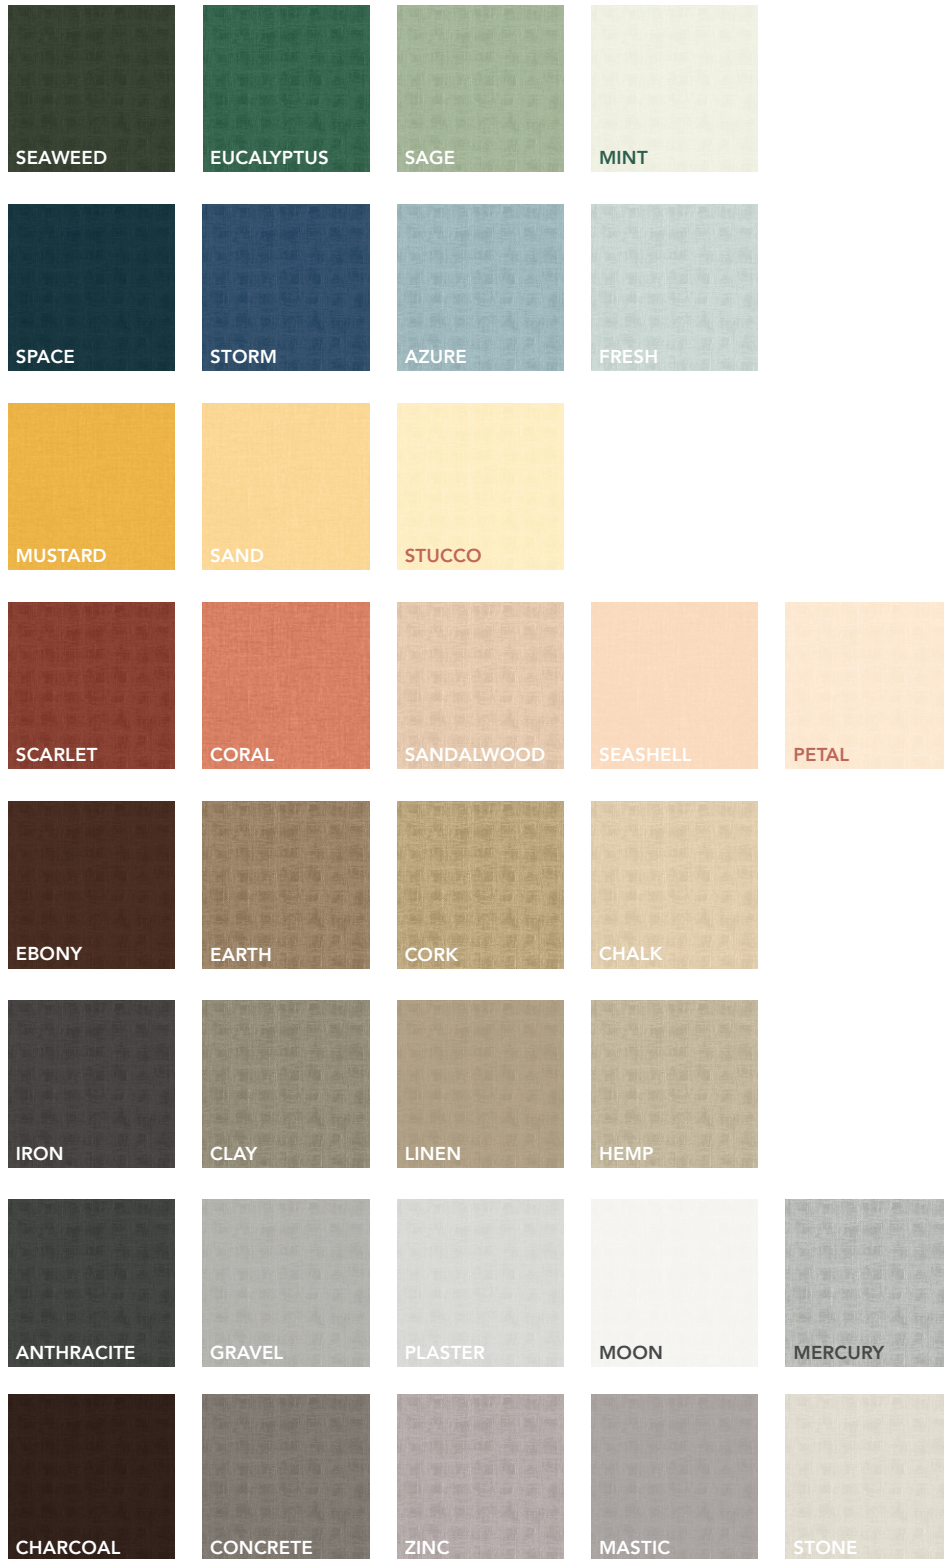

## Frame colours

# Canvas colours

The Canva surface colours are close textile colour matches to the Rockfon Color-all® products. Colours may vary slightly between different production batches. Reproduction of colours may vary between print and reality. Please note that black frames combined with light coloured canvas can create a shadow effect close to the Canva. Surface textile in 'Mercury' colour does not have a metallic appearance.