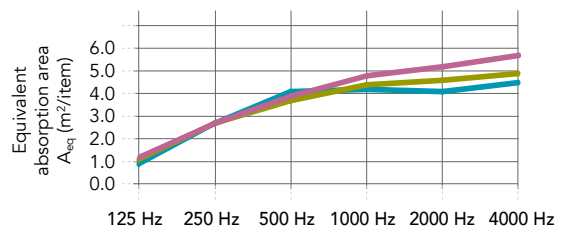

## Application Areas

- Education
- Healthcare
- Leisure
- Office
- Retail

Module size (Width x Height x Depth) (mm)	Weight ( kg/unit)
1200 x 1200 x 61	9.7
1200 x 1800 x 61	14.5
1200 x 2400 x 61	18.5

Frame depth is always 61 mm. Possibility to customize panel sizes on request.  
Minimum size (W x H): 600 x 600 mm  
Maximum size: (W x H): 2400 x 1200 / 1200 x 2400 mm

# Performance

**Sound absorption**  
 $A_{eq}$  (m<sup>2</sup>/item)

	125 Hz	250 Hz	500 Hz	1000 Hz	2000 Hz	4000 Hz
1200 x 1200mm (suspension depth: 110mm)	0.47	1.40	2.23	2.27	2.13	2.43
1200 x 1200mm (suspension depth: 200mm)	0.68	1.37	1.96	2.47	2.60	2.90
1200 x 1200mm (suspension depth: 500mm)	0.73	1.40	2.03	2.67	2.70	3.03