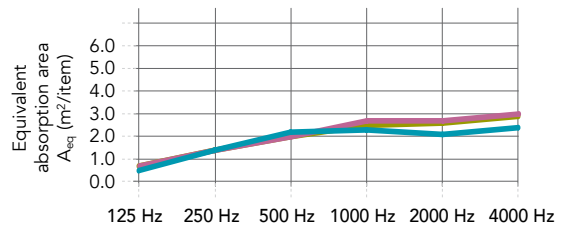

## Application Areas

- Education
- Healthcare
- Leisure
- Office
- Retail

Module size (Width x Height x Depth) (mm)	Weight ( kg/unit)
1200 x 1200 x 61	9.7
1200 x 1800 x 61	14.5
1200 x 2400 x 61	18.5

Frame depth is always 61 mm. Possibility to customize panel sizes on request.  
Minimum size (W x H): 600 x 600 mm  
Maximum size: (W x H): 2400 x 1200 / 1200 x 2400 mm

# Performance

**Sound absorption**  
 $A_{eq}$  (m<sup>2</sup>/item)

	125 Hz	250 Hz	500 Hz	1000 Hz	2000 Hz	4000 Hz
1200 x 1200mm (suspension depth: 110mm)	0.47	1.40	2.23	2.27	2.13	2.43
1200 x 1200mm (suspension depth: 200mm)	0.68	1.37	1.96	2.47	2.60	2.90
1200 x 1200mm (suspension depth: 500mm)	0.73	1.40	2.03	2.67	2.70	3.03